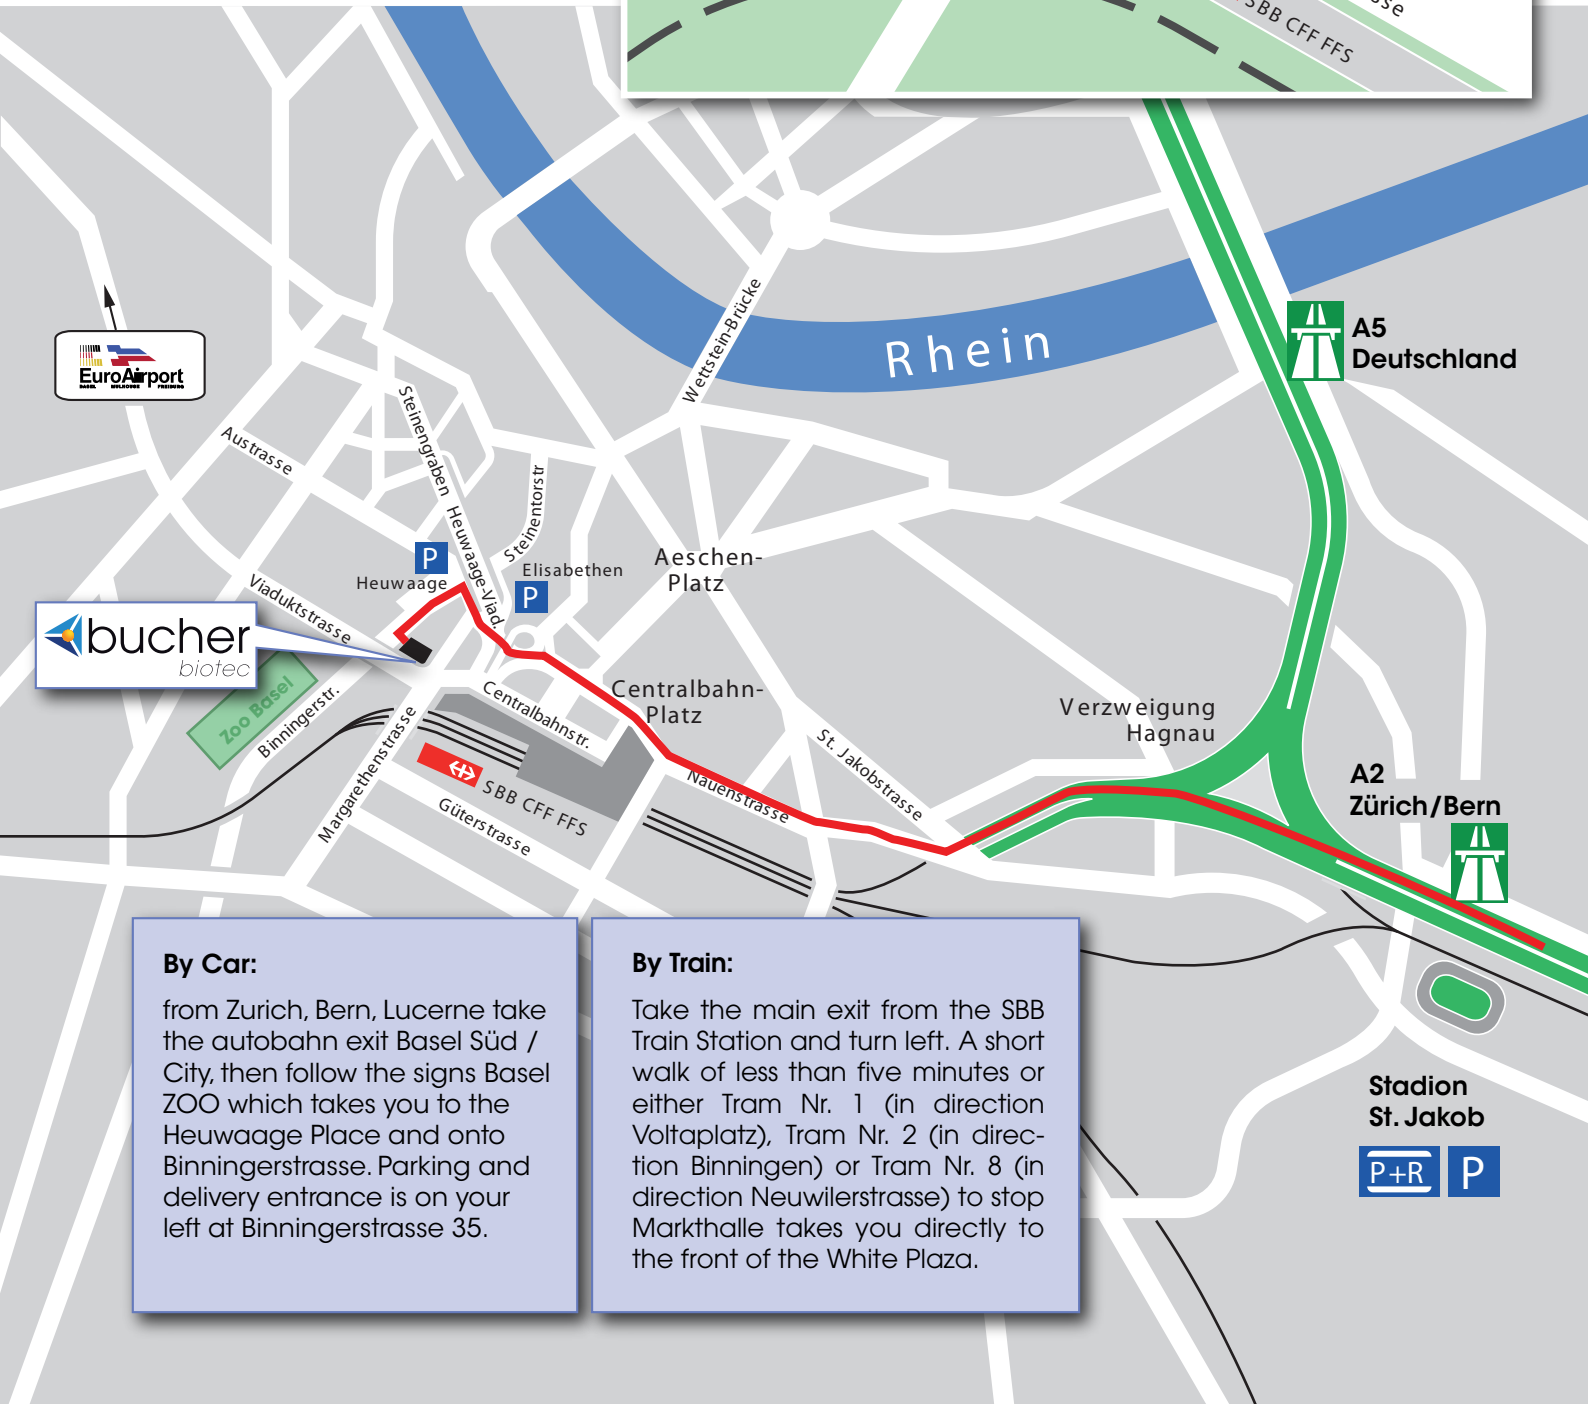

### By Car:

from Zurich, Bern, Lucerne take the autobahn exit Basel Süd / City, then follow the signs Basel ZOO which takes you to the Heuwaage Place and onto Binningerstrasse. Parking and delivery entrance is on your left at Binningerstrasse 35.

### By Train:

Take the main exit from the SBB Train Station and turn left. A short walk of less than five minutes or either Tram Nr. 1 (in direction Voltaplatz), Tram Nr. 2 (in direction Binningen) or Tram Nr. 8 (in direction Neuwilerstrasse) to stop Markthalle takes you directly to the front of the White Plaza.

Stadion  
St. Jakob